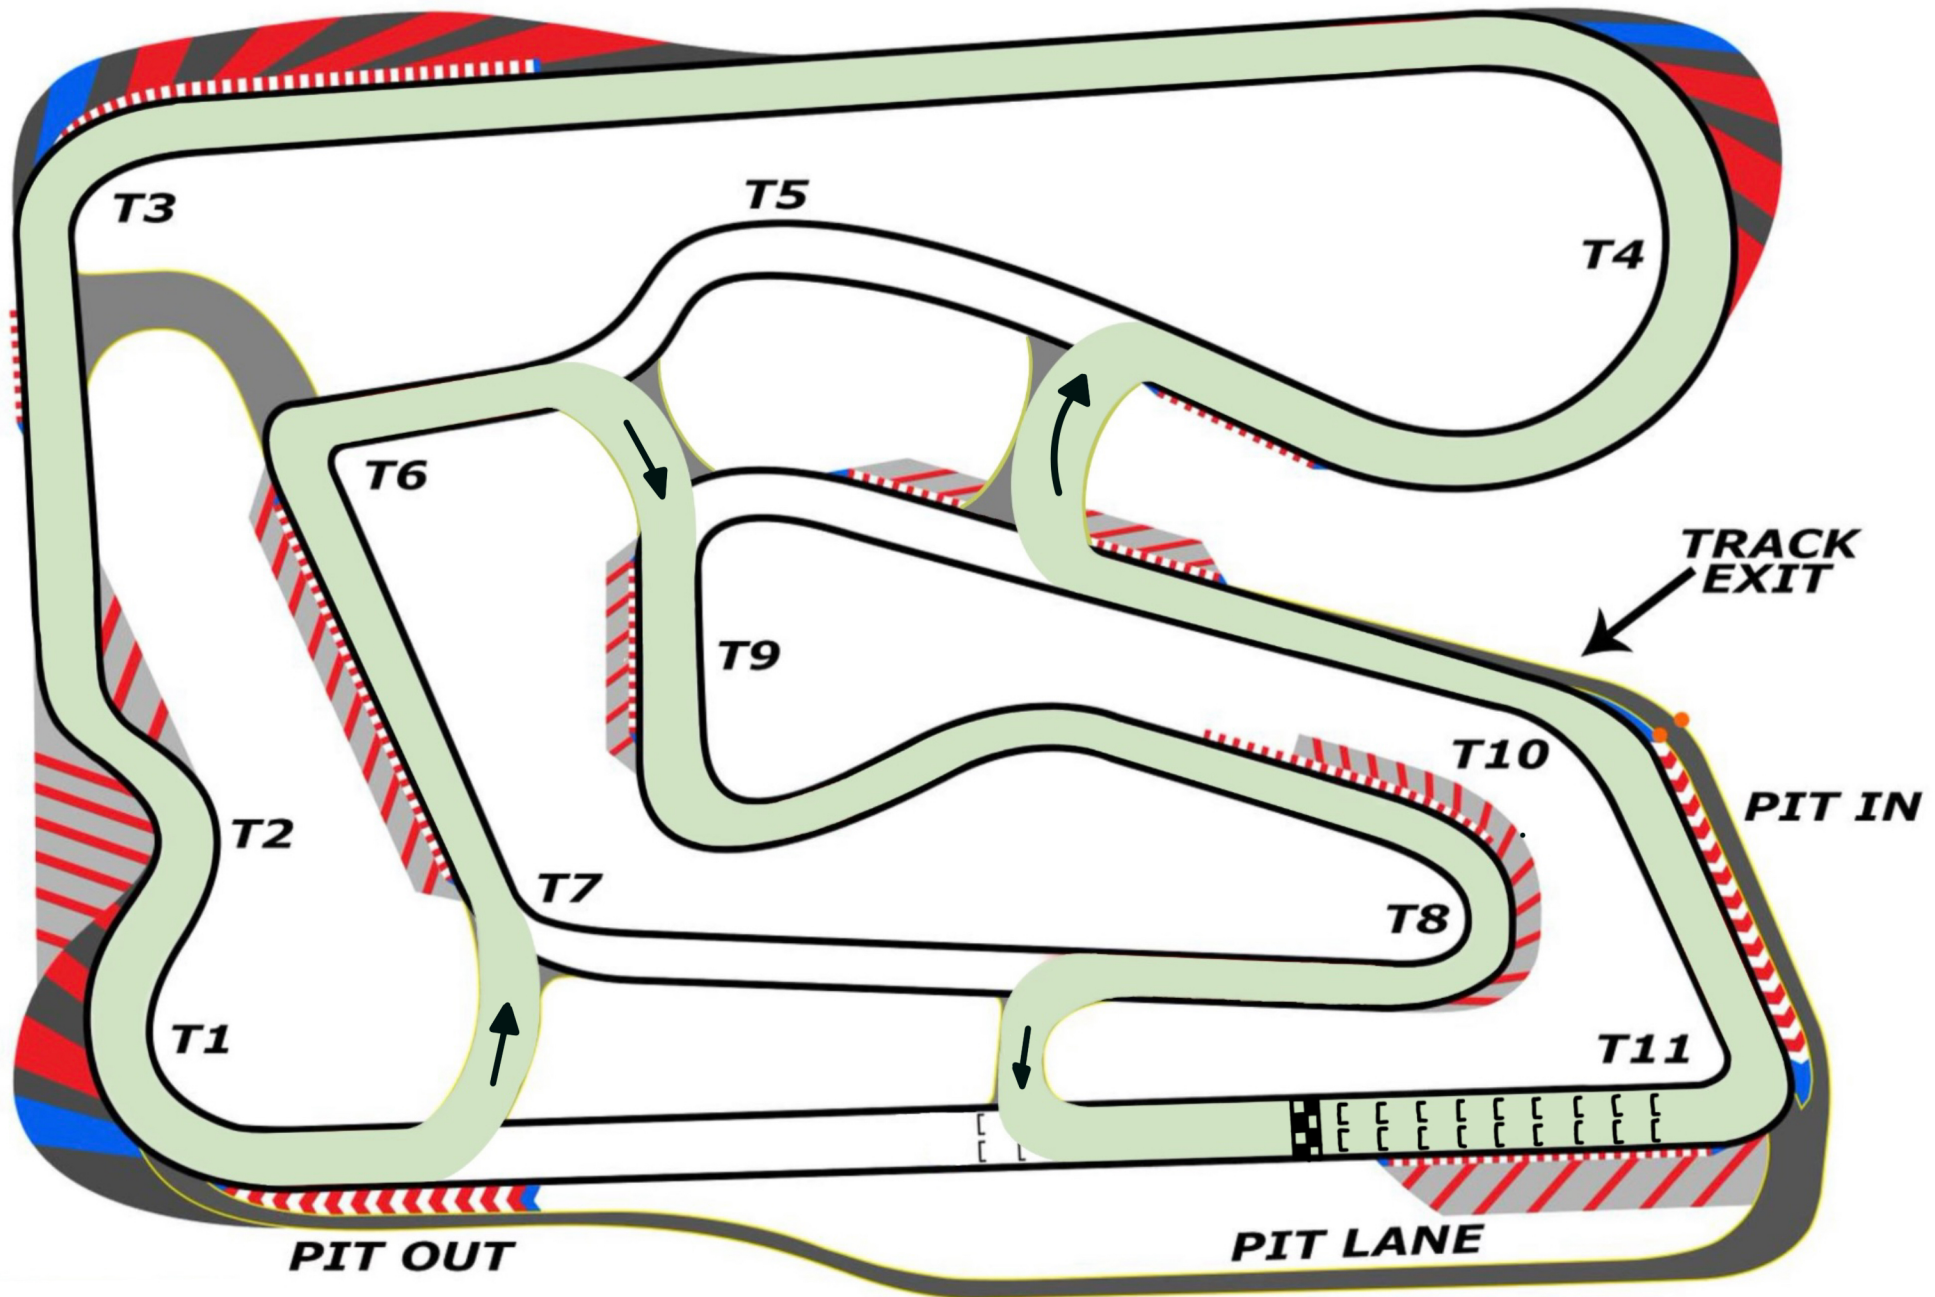

# REVERSE SWITCHBACK

Practice Friday, December 1st & Round 13.

# FULL COURSE

Round 14 on normal Full Course layout with pre-final starting positions assigned by the current 2023 standings.